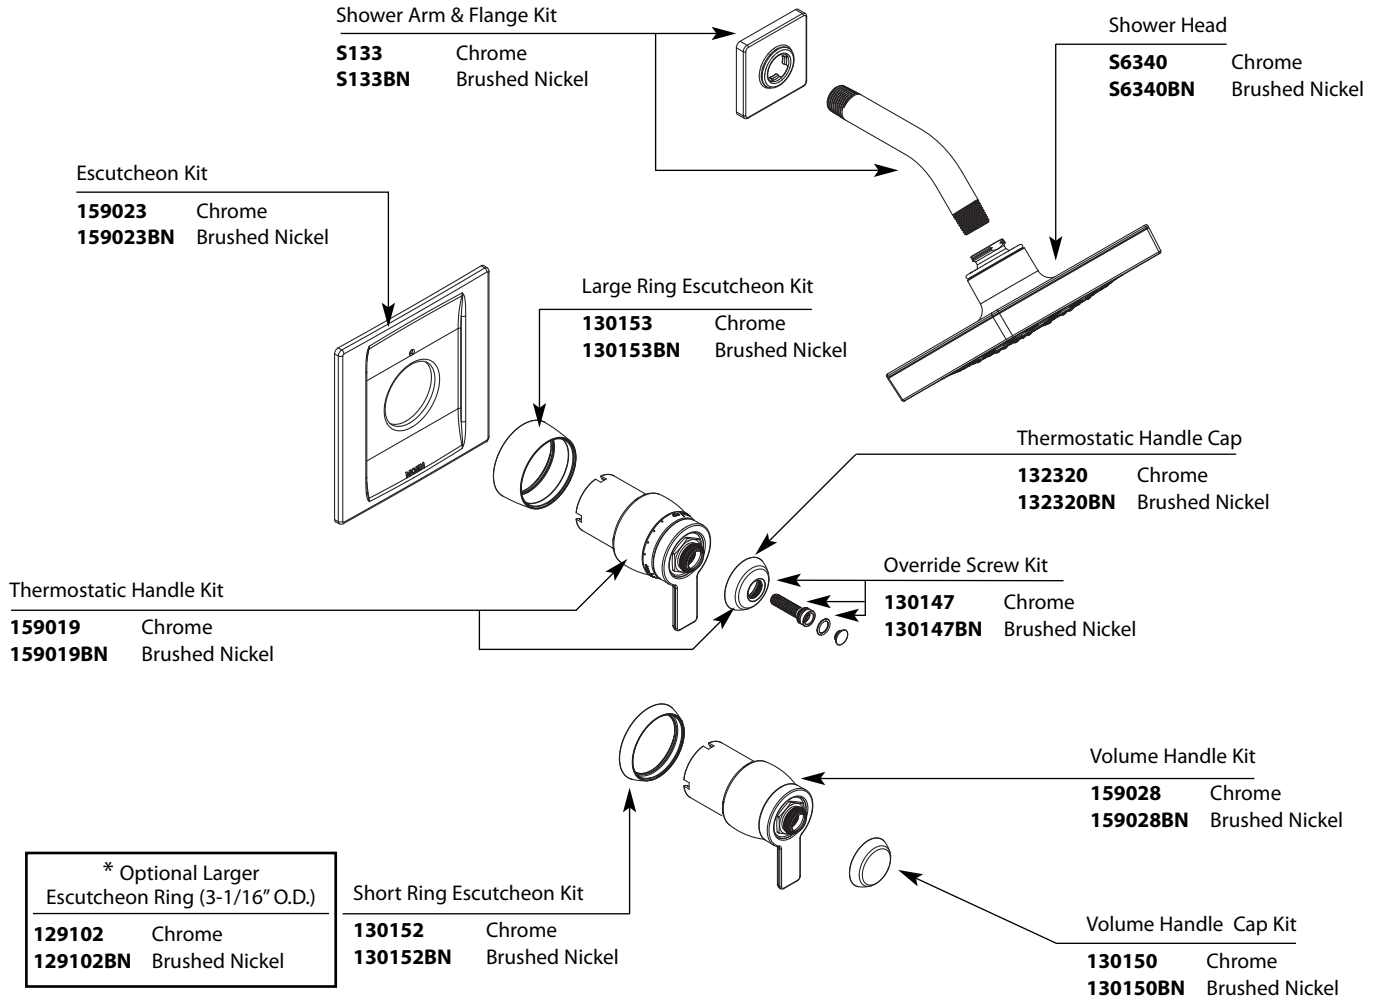

Buy it for looks. Buy it for life.®

Illustrated Parts

■ Order by Part Number

■ Trim can be used with S3371 thermostatic valve and S3600 volume control valve.

90 DEGREE™ ExactTemp® 3/4" Thermostatic Shower Trim		
Valve Trim Only	Shower Trim Only	Finish
TS3100	TS7115	Chrome
TS3100BN	TS7115BN	Brushed Nickel

Available Separately