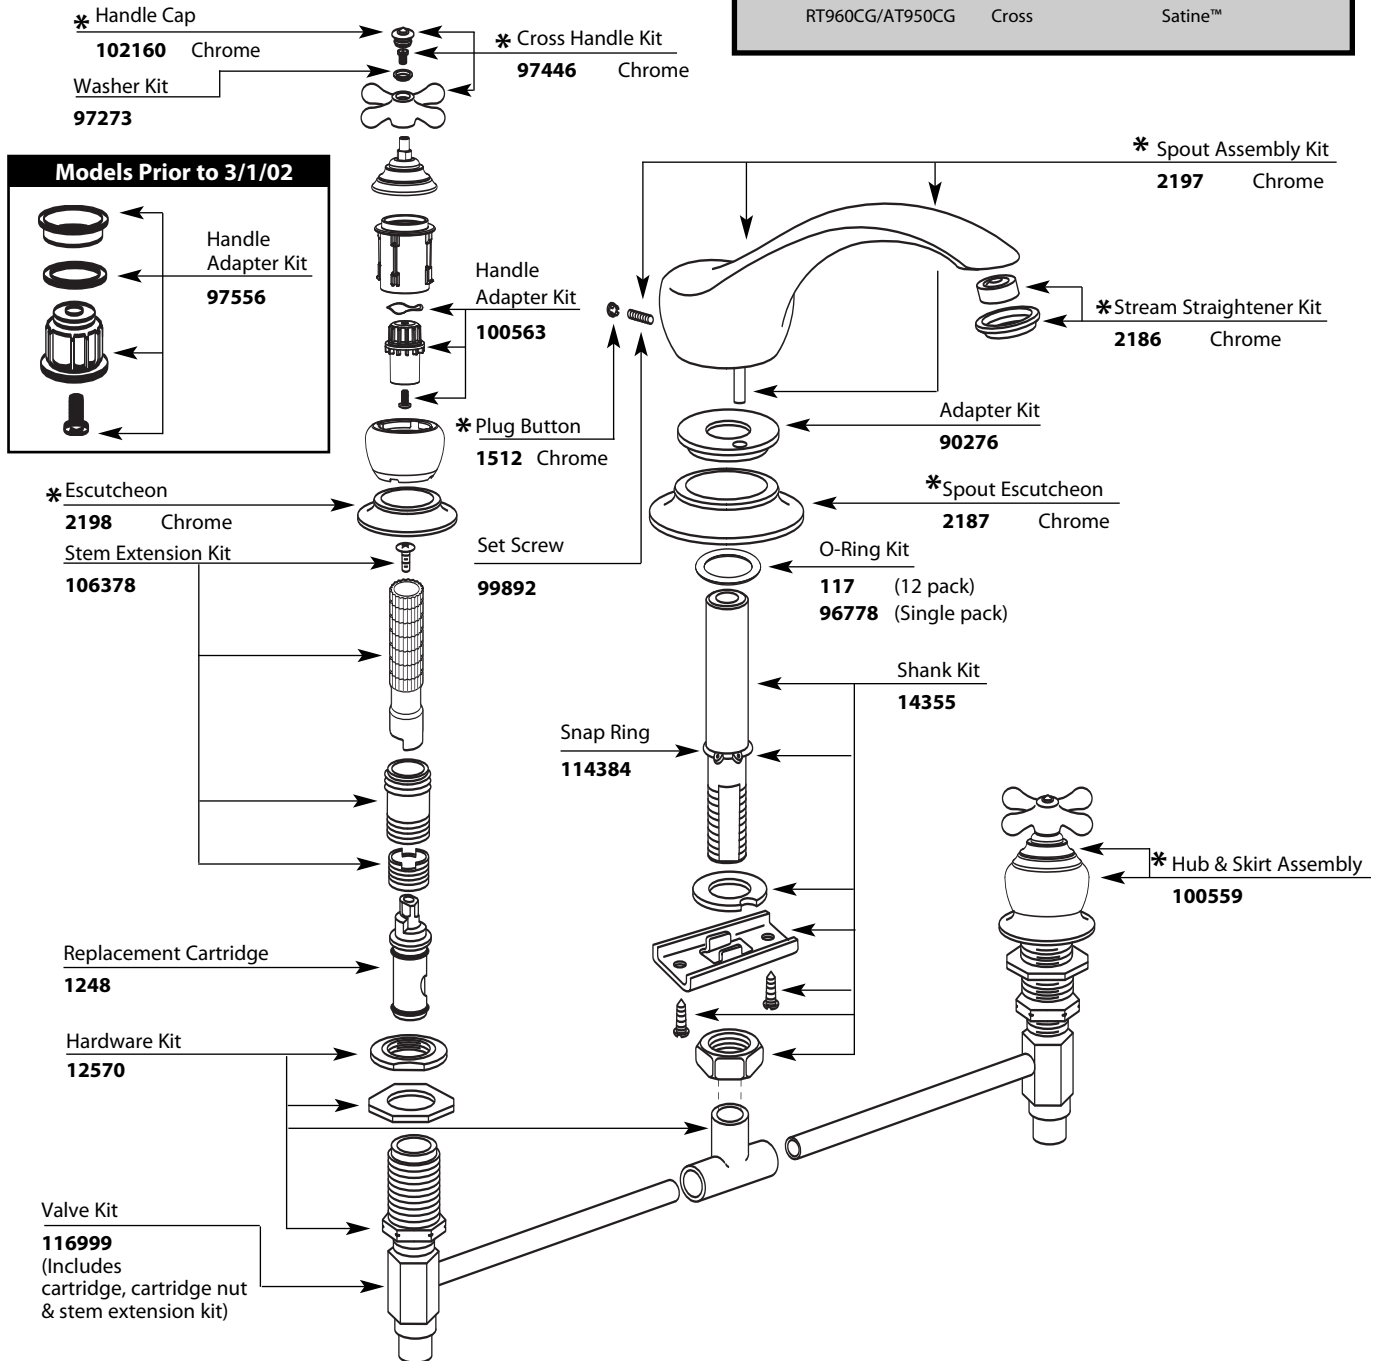

Buy it for looks. Buy it for life.®

Illustrated Parts

■ Order by Part Number

■ Trim can be used with either the 4997 fixed-deck rough in or the 4999 adjustable rough in

■ Illustrated below is the 4999 Adjustable Rough in

MONTICELLO® Deck Mount Two-Handle Roman Tub Filler		
MODEL	HANDLE	FINISH
T960	Cross	Chrome
T960CPC	Cross	Chrome w/Porcelain
DISCONTINUED SKUS		
RT960/AT950	Cross	Chrome
RT960P/AT950P	Cross	Polished Brass
RT960PM/AT950PM	Cross	Platinum
RT960BP/AT950BP	Cross	Black Opal™
RT960CG/AT950CG	Cross	Satine™

TO ORDER PARTS CALL: 1-800-BUY-MOEN

www.moen.com

Available Finishes

* Part Finishes Chart

<p>Escutcheon</p> 	<p> 2198 Chrome 2198P Polished Brass 2198PM Platinum 2198BP Black Opal 2198CG Classic Gold 2198ST Satine </p>	<p>Stream Straightner Kit</p> 	<p> 2186 Chrome 2186P Polished Brass 2186PM Platinum 2186BP Black Opal 2186CG Classic Gold 2186ST Satine </p>
<p>Cross Handle Insert Kit (2)</p> 	<p> 97446 Chrome 97447 Polished Brass 97448 Chrome/Pol. Br. 97434PM Porc./Platinum 97435 Porc./Pol. Brass 101447 Platinum/Chrome 101448 Platinum/Pol.Br. 101446 Platinum/Platinum </p>	<p>Spout Assembly</p> 	<p> 2197 Chrome 2197P Polished Brass 2197PM Platinum 2197BP Black Opal 2197CG Classic Gold 2197ST Satine </p>
<p>Handle Cap Only (2)</p> 	<p> 102160 Chrome 102161 Polished Brass 102164 Black Opal 102162 Platinum 102165 Classic Gold 102163 Satine </p>	<p>Spout Escutcheon</p> 	<p> 2187 Chrome 2187P Polished Brass 2187PM Platinum 2187BP Black Opal 2187CG Classic Gold 2187ST Satine </p>
<p>Hub & Skirt Assembly</p> 	<p> 100559 Chrome 100559P Polished Brass 100559PM Platinum 100559BP Black Opal 100559CG Classic Gold 100559ST Satine </p>	<p>Plug Button</p> 	<p> 1512 Chrome 1512P Polished Brass 1512PM Platinum 1512BP Black Opal 1512CG Classic Gold 1512ST Satine </p>