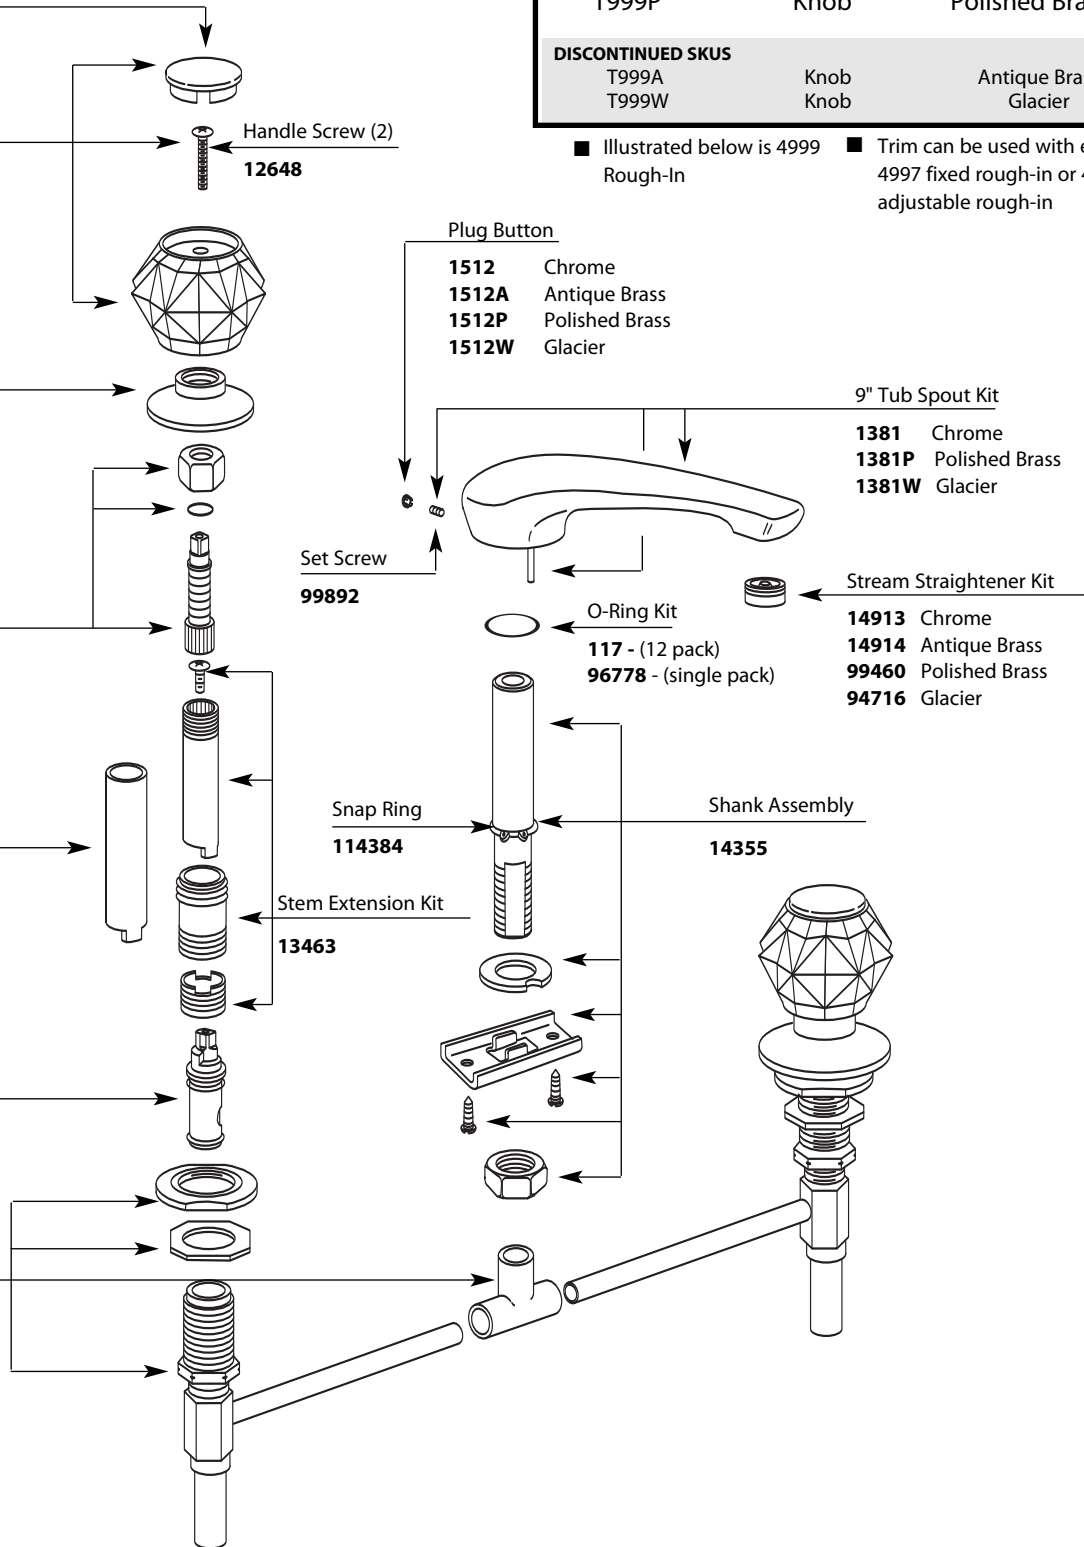

■ Order by Part Number

Knob Insert Kit Hot & Cold
13382

Knob Kit Hot & Cold
100695

Escutcheon
14349 Chrome
93177 Antique Brass
93248 Polished Brass
1369W Glacier

Handle Adapter Kit
13462

Cartridge Removal Tool
14272

Replacement Cartridge
1248

Hardware kit
12570

Handle Screw (2)
12648

Plug Button

1512 Chrome
1512A Antique Brass
1512P Polished Brass
1512W Glacier

Set Screw
99892

9" Tub Spout Kit

1381 Chrome
1381P Polished Brass
1381W Glacier

Stream Straightener Kit

14913 Chrome
14914 Antique Brass
99460 Polished Brass
94716 Glacier

O-Ring Kit
117 - (12 pack)
96778 - (single pack)

Snap Ring
114384

Shank Assembly
14355

Stem Extension Kit
13463

CHATEAU®		
Deck Mount Two-Handle Roman Tub Filler		
MODEL	TYPE	FINISH
T999	Knob	Chrome
T999P	Knob	Polished Brass
DISCONTINUED SKUS		
T999A	Knob	Antique Brass
T999W	Knob	Glacier

■ Illustrated below is 4999 ■ Trim can be used with either 4997 fixed rough-in or 4999 adjustable rough-in

TO ORDER PARTS CALL: 1-800-BUY-MOEN

www.moen.com