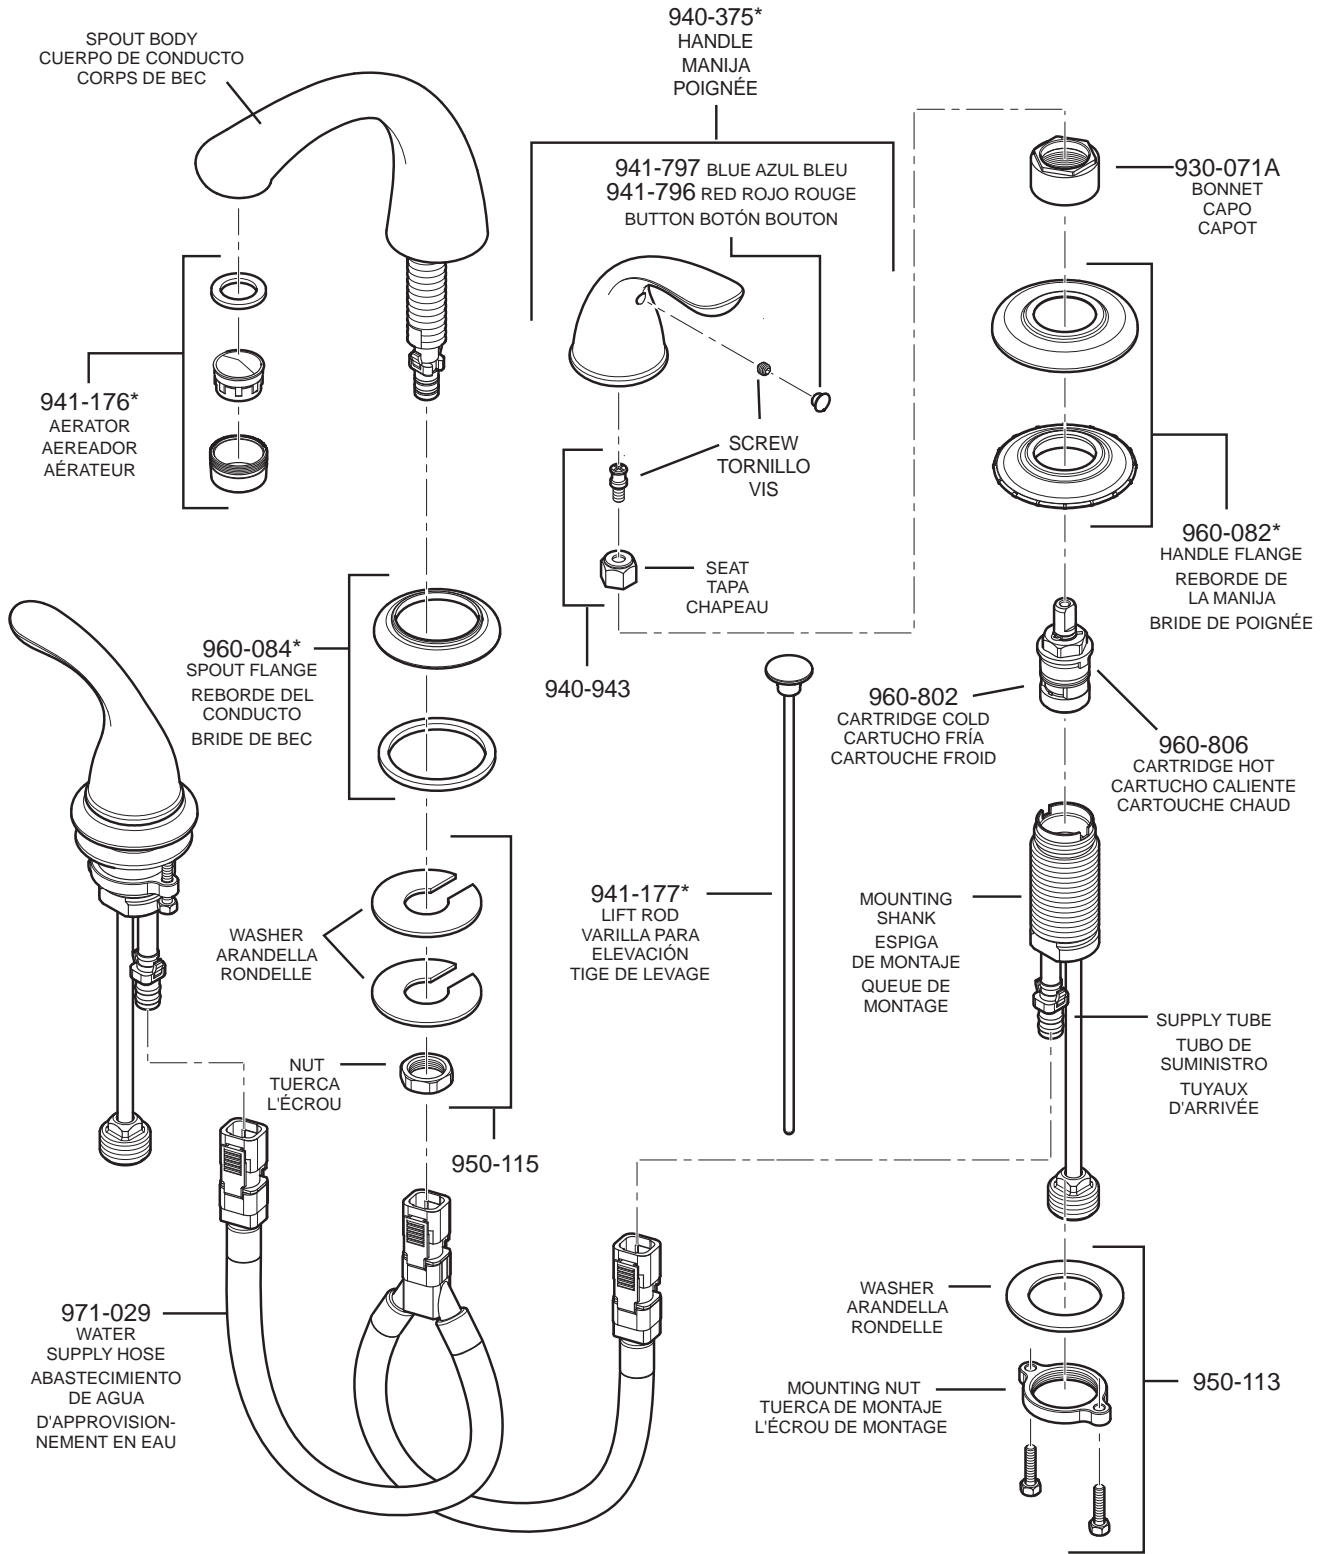

PARTS EXPLOSION

149 Pfirst Series™ 2 Handle, Widespread Lavatory Faucet

FINISHES * Indicates Finish

A Polished Chrome	L Satin Stainless	T Biscuit
B Black	M Almond	U Rustic Bronze
D PVD Polished Nickel	N Antique Bronze	V PVD Polished Brass
E Rustic Pewter	P Polished Brass	W White
J PVD Brushed Nickel	Q Satin Brass	Y Tuscan Bronze
G Velvet Aged Bronze	R Copper	Z Oil-Rubbed Bronze
K Satin Nickel	S Stainless Steel	

All finishes not available on all parts

1-800-PFAUCET www.pricepfister.com
19701 DaVinci, Lake Forest, CA 92610

10/20/09

Price Pfister