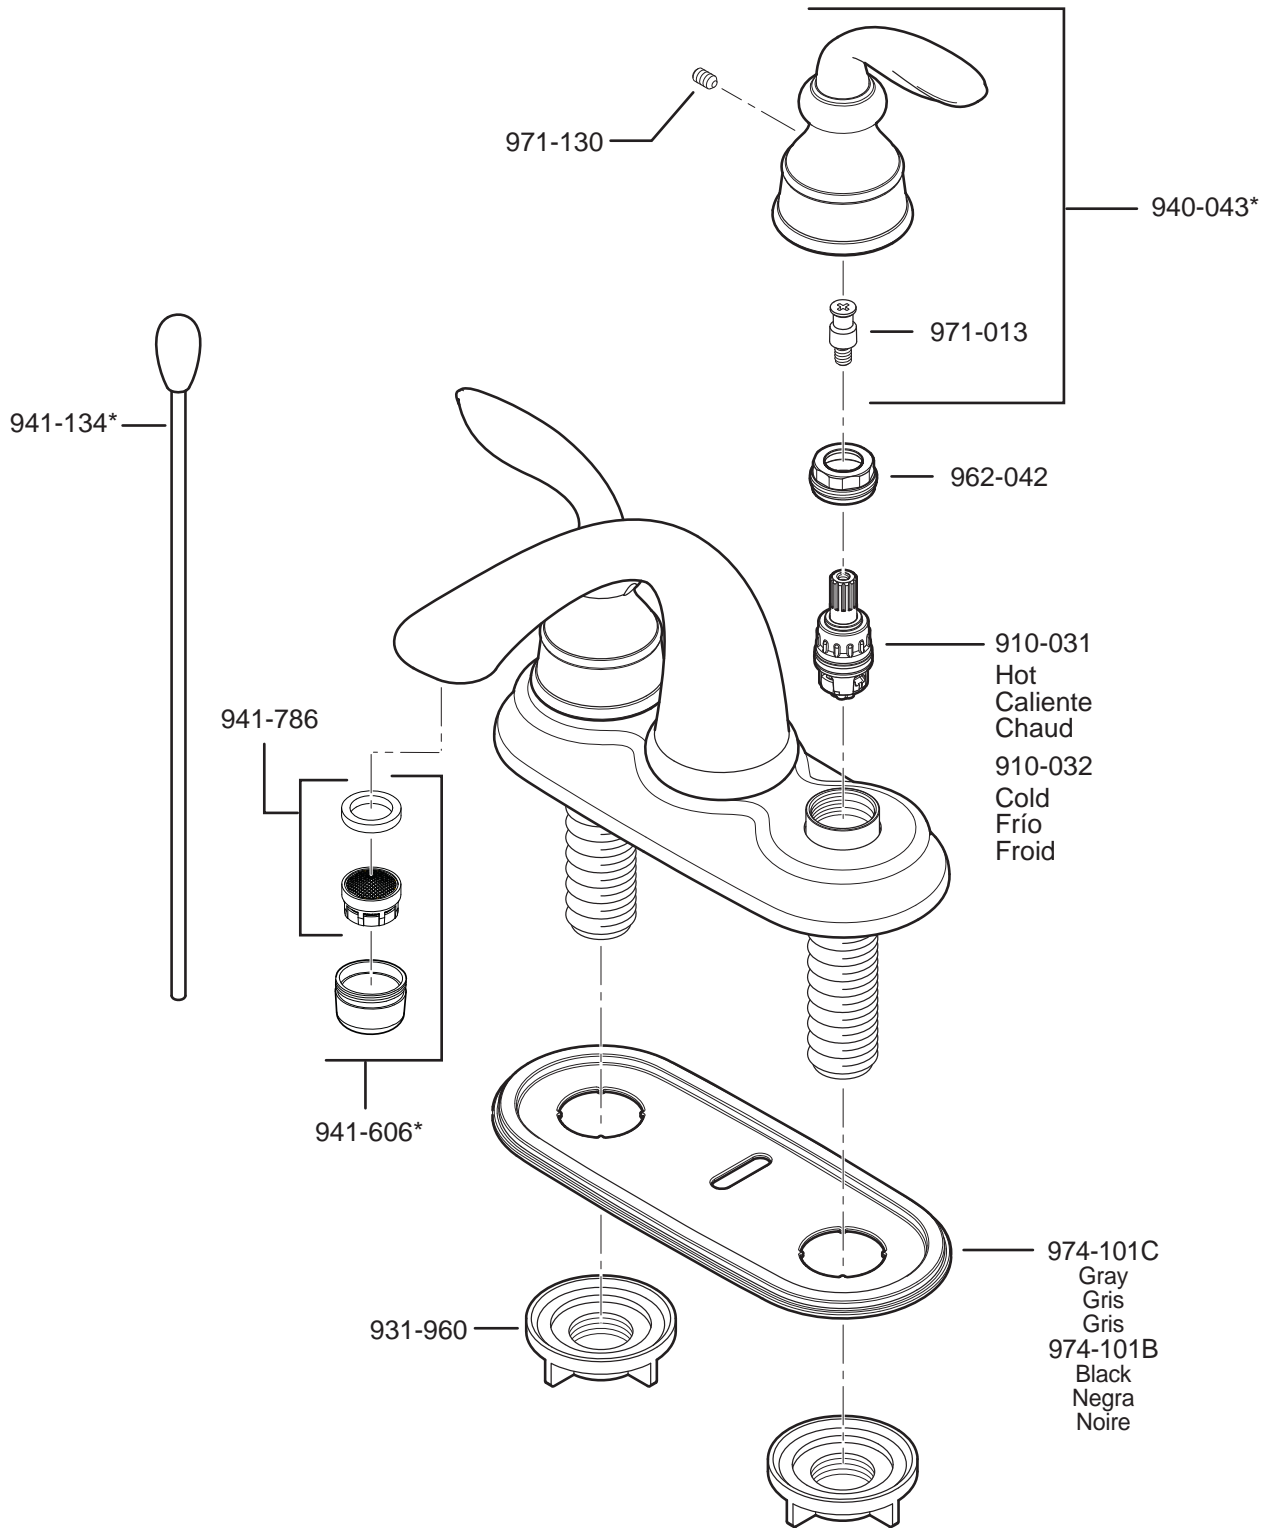

# PARTS EXPLOSION

## 48 Series Avalon™ Collection 4" Centerset Lavatory Faucet

**FINISHES \*** Indicates Finish

A Polished Chrome	L Satin Stainless	T Biscuit
B Black	M Almond	U Rustic Bronze
D PVD Polished Nickel	N Antique Bronze	V PVD Polished Brass
E Rustic Pewter	P Polished Brass	W White
J PVD Brushed Nickel	Q Satin Brass	Y Tuscan Bronze
G Velvet Aged Bronze	R Copper	Z Oil-Rubbed Bronze
K Satin Nickel	S Stainless Steel	