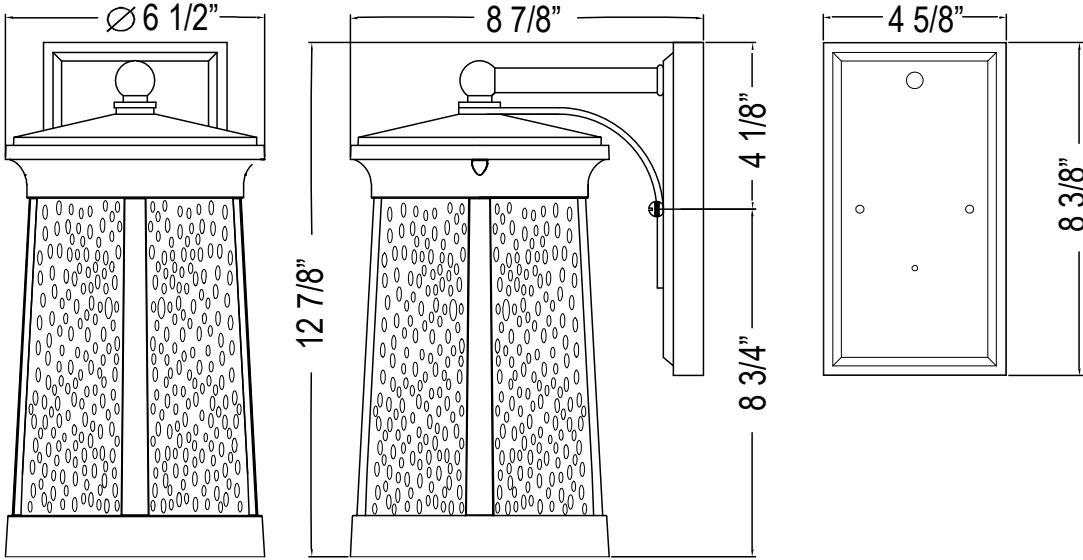

PHEL3100BLK/CHBR/BLKLED/CHBRLED

PHEL3101BLK/CHBR/BLKLED/CHBRLED