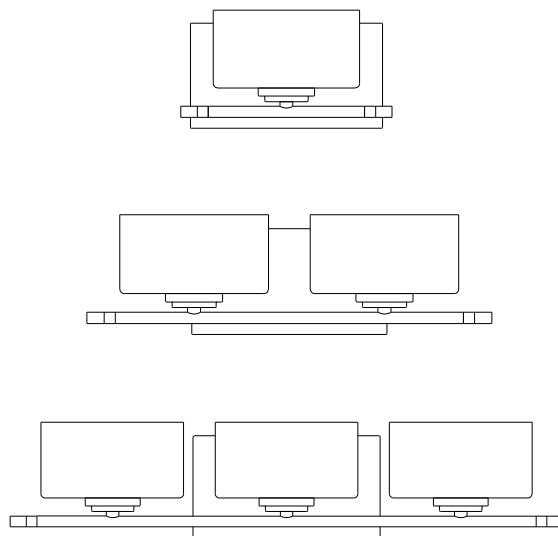

PARK HARBOR™

Dunleith Vanity Light

PHVL2041BN/PC/ORB

PHVL2042BN/PC/ORB

PHVL2043BN/PC/ORB

- 1, 2 or 3 -Light Vanity Light in Brushed Nickel, Polished Chrome or Oil Rubbed Bronze
- No special tools needed for assembly
- Mount in up or down position
- Wattage:
 - PHVL2041BN/PC/ORB: Uses one 60W G9 base lamp max
 - PHVL2042BN/PC/ORB: Uses two 60W G9 base lamps max
 - PHVL2043BN/PC/ORB: Uses three 60W G9 base lamps max