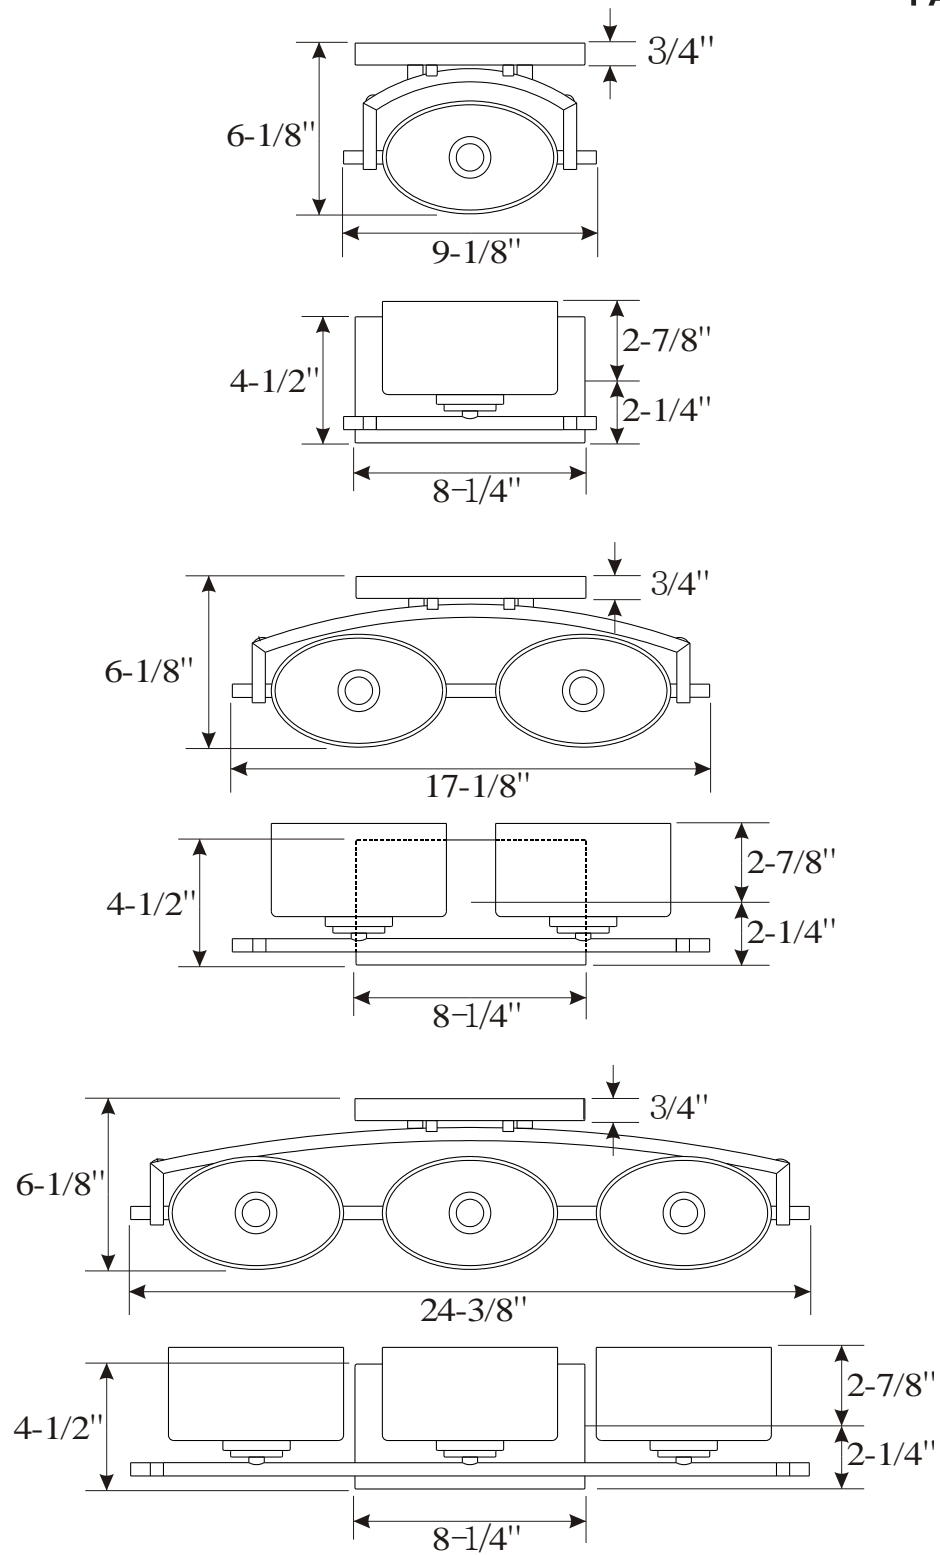

PARK HARBOR™

Dunleith Vanity Light

PHVL2041BN/PC/ORB

PHVL2042BN/PC/ORB

PHVL2043BN/PC/ORB

- 1, 2 or 3 -Light Vanity Light in Brushed Nickel, Polished Chrome or Oil Rubbed Bronze
- No special tools needed for assembly
- Mount in up or down position
- Wattage:
 - PHVL2041BN/PC/ORB: Uses one 60W G9 base lamp max
 - PHVL2042BN/PC/ORB: Uses two 60W G9 base lamps max
 - PHVL2043BN/PC/ORB: Uses three 60W G9 base lamps max

See dimensional drawing on back.

© 2015 Ferguson Enterprises, Inc. 00000 MO/YR

PARKHARBORLIGHTING.COM

PHVL2041BN/PC/ORB
PHVL2042BN/PC/ORB
PHVL2043BN/PC/ORB