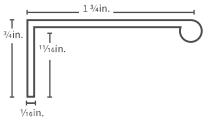

Bravo

Uptown Appeal - Contemporary

Collection Featured in Satin Black

Scan the QR Code above for more details!

169mm CC