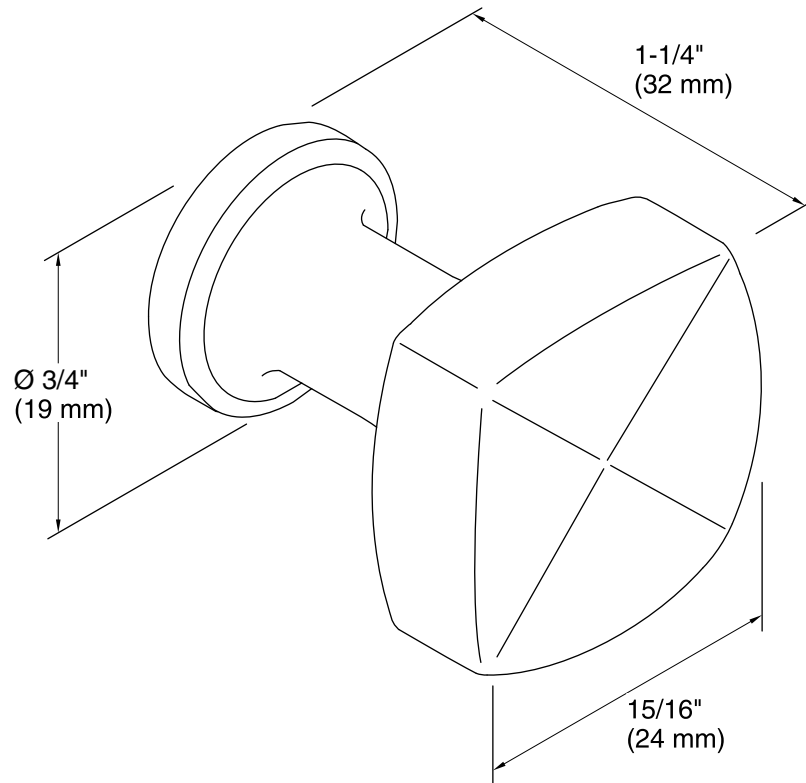

Technical Information

All product dimensions are nominal.

Notes

Install this product in accordance with the installation instructions.