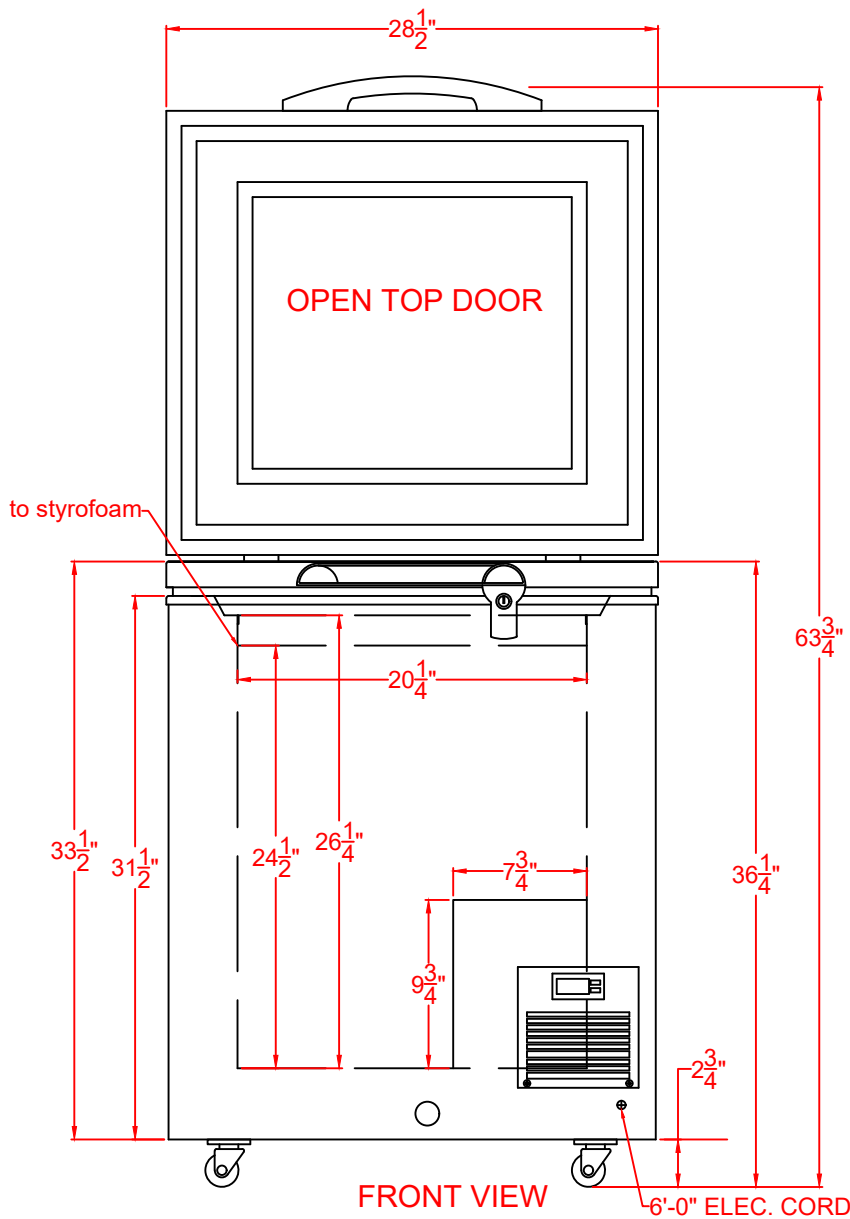

TOP VIEW

FRONT VIEW

LAB11
Chest Freezer
06/13/22

SUMMIT
 FELIX STORCH, INC.
 www.summitappliance.com
 718-893-3900