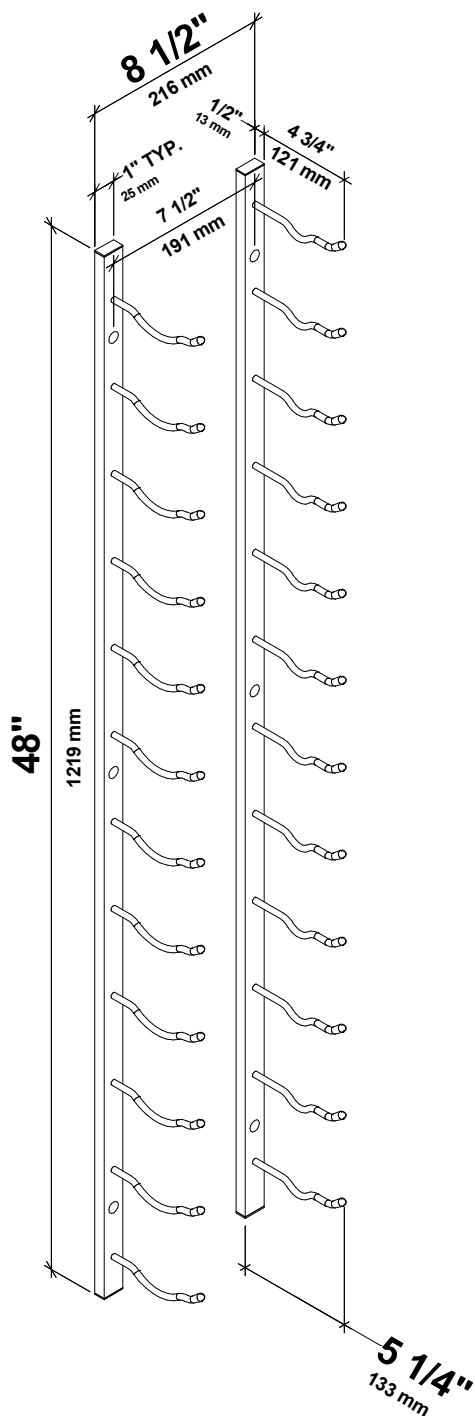

W Series 4' Wine Rack

Spec Sheet for WS41 (12-bottle wine rack)

Allow for 13" (330mm) width to fit most 750ml wine bottles)

SCAN FOR BILT. 3D INSTRUCTIONS

POWERED BY BILT INTELLIGENT INSTRUCTIONS™

VINTAGEVIEW®
MOVING WINE STORAGE FORWARD